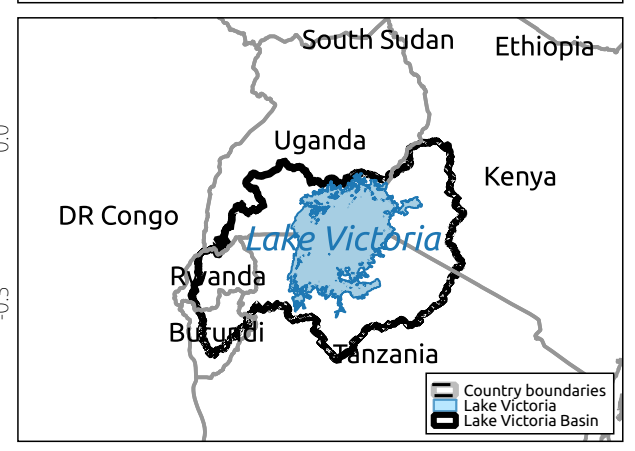

### Lake Victoria Basin Overview Map

This map depicts an overview of LVB, including the LVB-IWRMP HPI locations in Kisumu, Kampala, Kigali and Mwanza.

- #### Legend
- HPI locations
  - Major cities
  - Towns
  - Nalubaala dam (LV outlet)
  - Major rivers
  - PHS Winam Gulf
  - PHS Mwanza Gulf
  - PHS Murchison Gulf
  - Lake Victoria
  - Main lakes in LVB
  - Wetlands
  - Protected areas
  - LVB sub-catchments
  - Lake Victoria Basin
  - Country boundaries

Map Code:  
20221004 IWRMP LVB Overview Map

Disclaimer:  
LVBC is not an authority on administrative boundaries.

0 100 200 km  
Coordinate System: GCS WGS 1984  
Datum: WGS 1984  
Units: Degree  
1:2500000